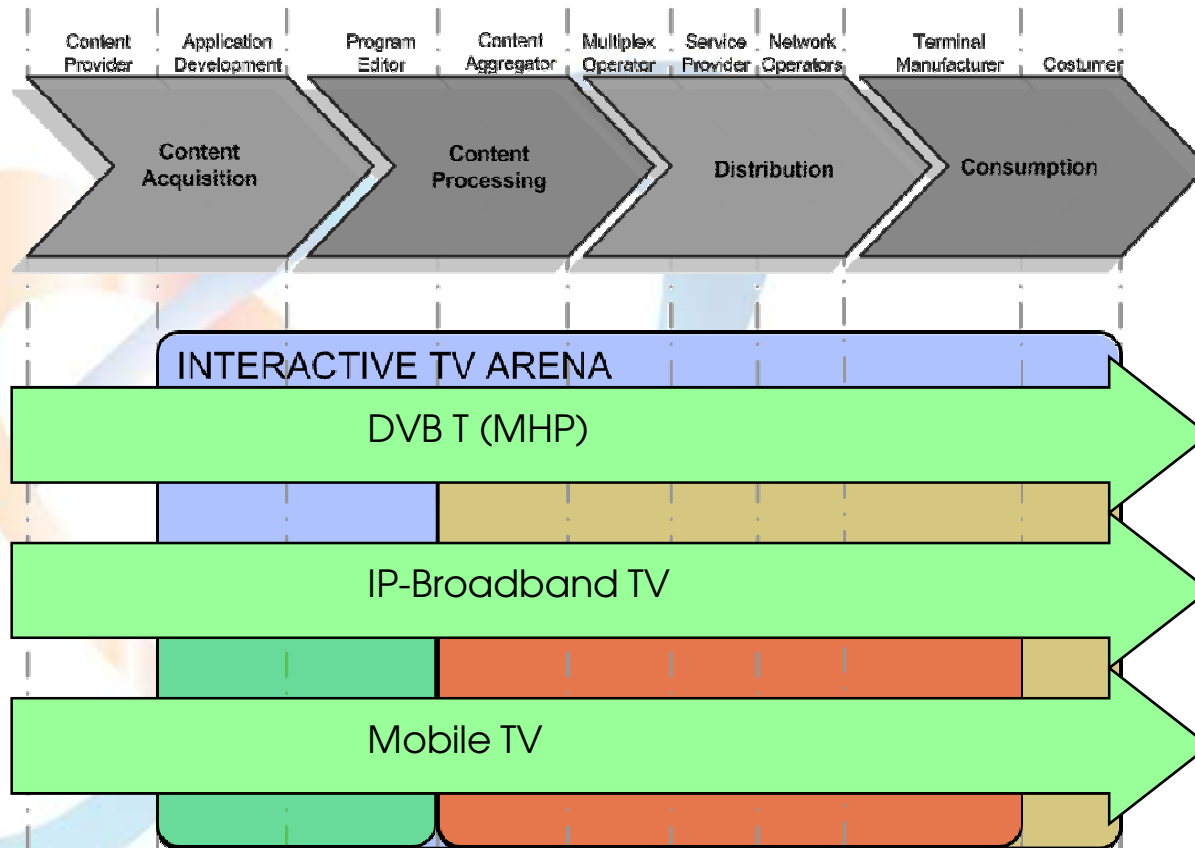

ITVArena

- ***Research and Development institute***
- ***Competence center***
- ***Testfacility***
- ***A cluster and arena for industry and business for cooperation and development***

interactive TV arena

Interaction
(local, central)

***The Interactive TV Arena Concept:
From Idea to Product, have competence
and resources to host and contribute to
development and test of interactive
services through TV media***

Vizualised by:

Interactive TV Arena Concept

interactive TV arena

interactive TV arena

Five development initiatives within the arena

- ***Service/content development and test***
- ***Design & functionality***
- ***Infrastructure & screening population***
- ***Service development tools***
- ***Positioning***