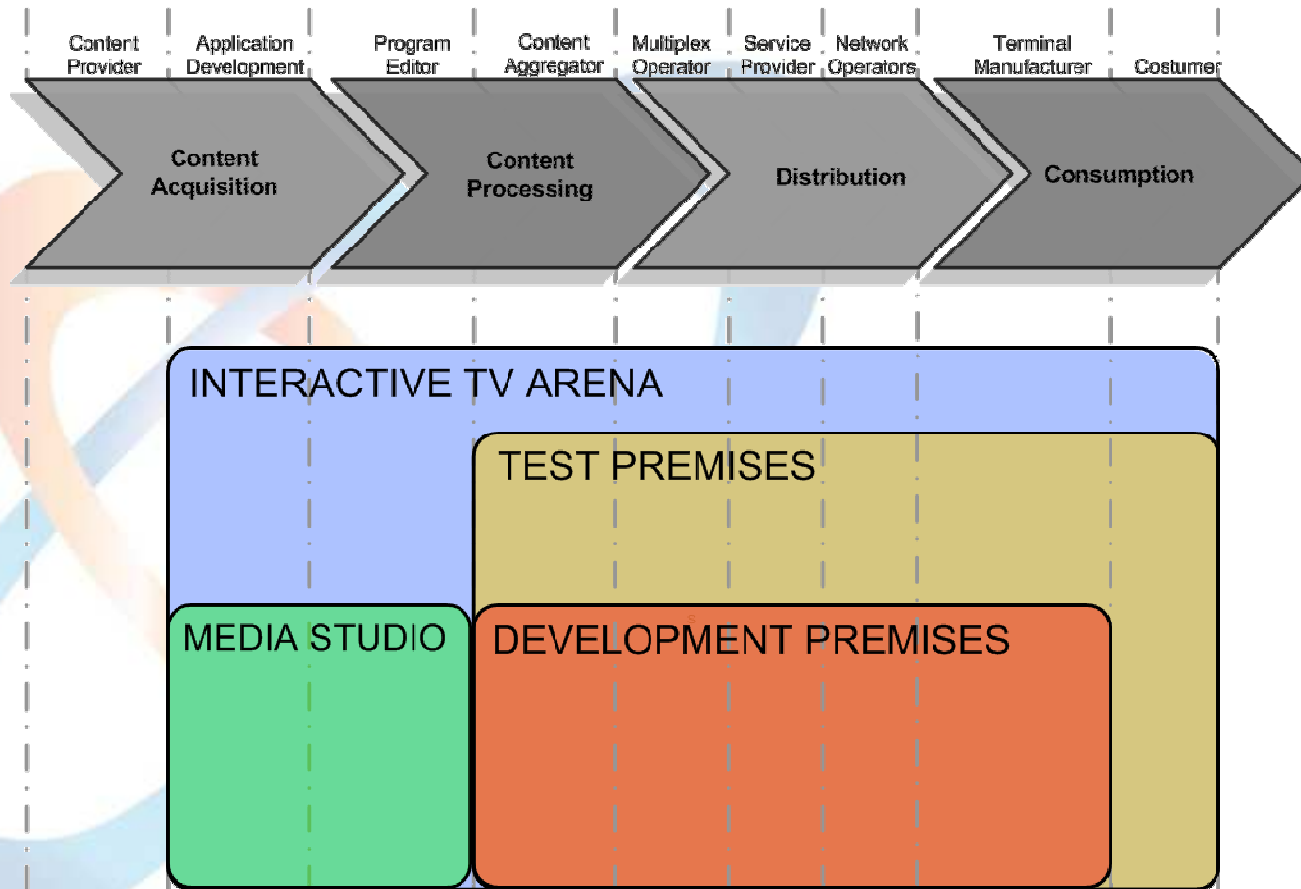

ITVArena

- ***Research and Development institute***
- ***Competence center***
- ***Testfacility***
- ***A cluster and arena for industry and business for cooperation and development***

interactive TV arena

Interaction
(local, central)

***The Interactive TV Arena Concept:
From Idea to Product, have competence
and resources to host and contribute to
development and test of interactive
services through TV media***

Vizualised by:

Interactive TV Arena Concept

interactive TV arena

interactive TV arena

Five development initiatives within the arena

- ***Service/content development and test***
- ***Design & functionality***
- ***Infrastructure & screening population***
- ***Service development tools***
- ***Positioning***